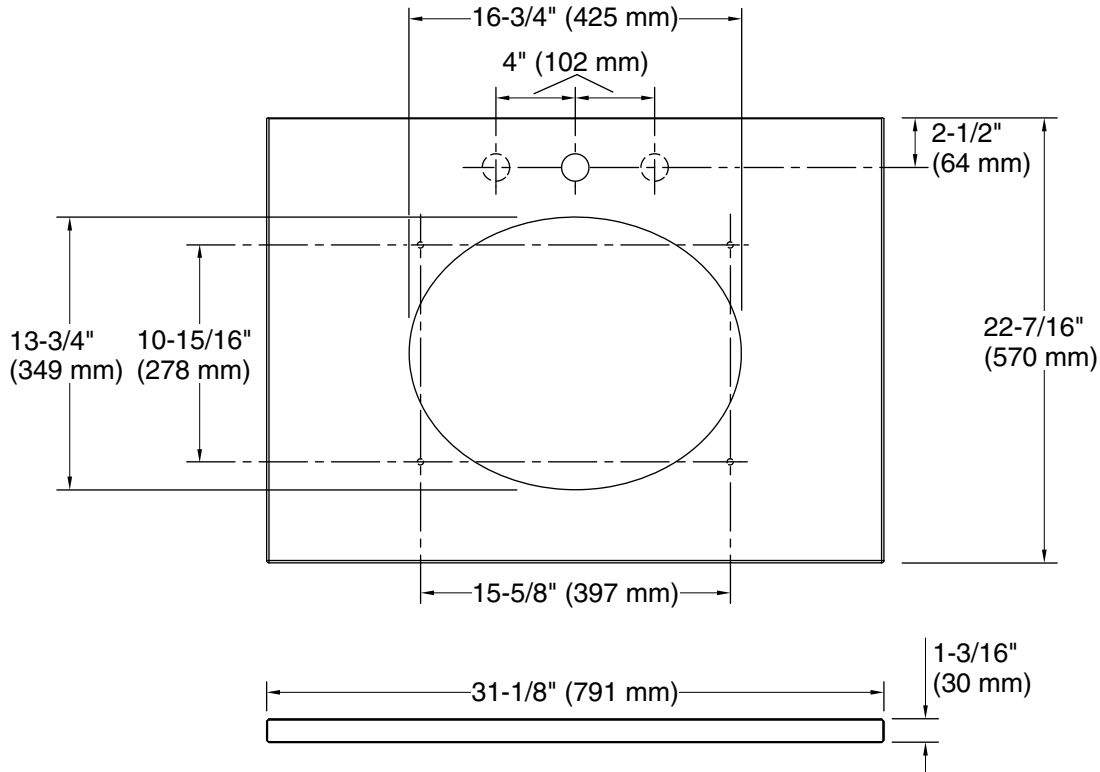

Material

- Silestone™ quartz

Installation

- Vanity top
- Single faucet hole with pilot holes for optional 8" (203 mm) widespread faucet configuration

Included Components

Additional Components:
Mounting Screws

Technical Information

All product dimensions are nominal.

Installation: Vanity top/ITB

Number of deck 1

holes:

Notes

Install this product according to the installation instructions.